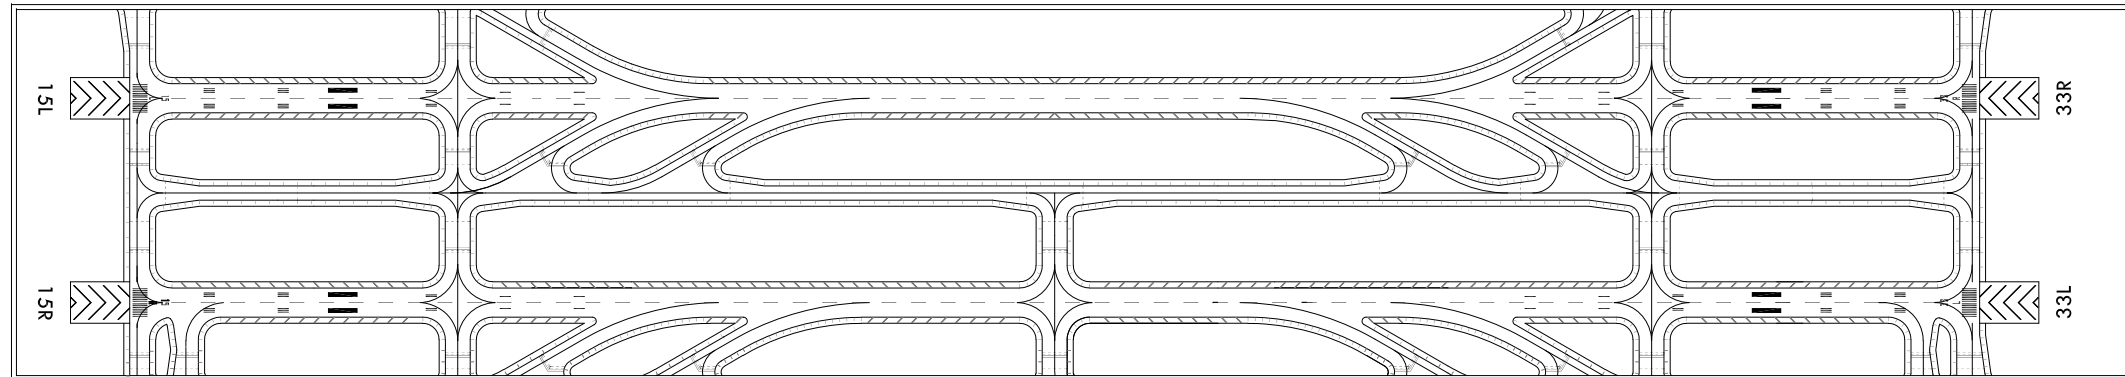

LIGHTING AND
MARKING
CHART

SEOUL / Incheon Intl

MARKING AIDS RWY 15R/33L, 15L/33R, 16/34 AND EXIT TWY

LIGHTING AIDS RWY 15R/33L, 15L/33R, 16/34 AND EXIT TWY